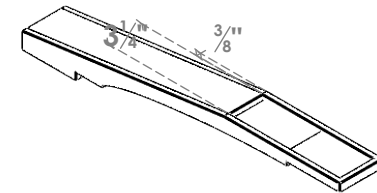

ITEM NUMBER: BRCPC040X30000X04000MRC

4"W X 30"D X 4"H MERCED ARCHITECTURAL GRADE PVC CLOSED KNEE BRACE

SIDE PROFILE

FRONT PROFILE

ISOMETRIC

EKENA MILLWORK
2300 WEST MAIN ST.
CLARKSVILLE, TX 75426
TOLL FREE: 866-607-0453
WWW.EKENAMILLWORK.COM