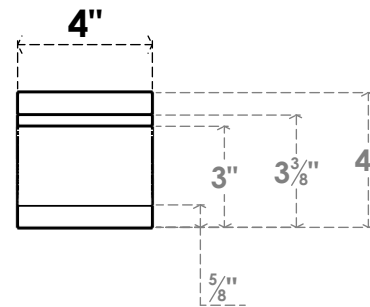

ITEM NUMBER: BRCPC040X30000X04000MRC

4"W X 30"D X 4"H MERCED ARCHITECTURAL GRADE PVC CLOSED KNEE BRACE

SIDE PROFILE

FRONT PROFILE

ISOMETRIC

EKENA MILLWORK
2300 WEST MAIN ST.
CLARKSVILLE, TX 75426
TOLL FREE: 866-607-0453
WWW.EKENAMILLWORK.COM