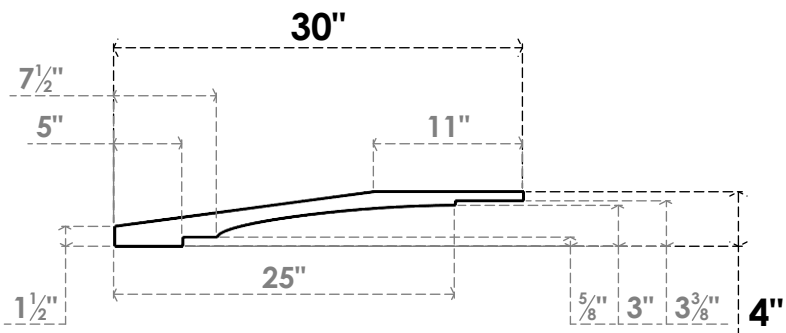

ITEM NUMBER: BRCPC040X30000X04000MRC

4"W X 30"D X 4"H MERCED ARCHITECTURAL GRADE PVC CLOSED KNEE BRACE

SIDE PROFILE

FRONT PROFILE

ISOMETRIC

EKENA MILLWORK
2300 WEST MAIN ST.
CLARKSVILLE, TX 75426
TOLL FREE: 866-607-0453
WWW.EKENAMILLWORK.COM